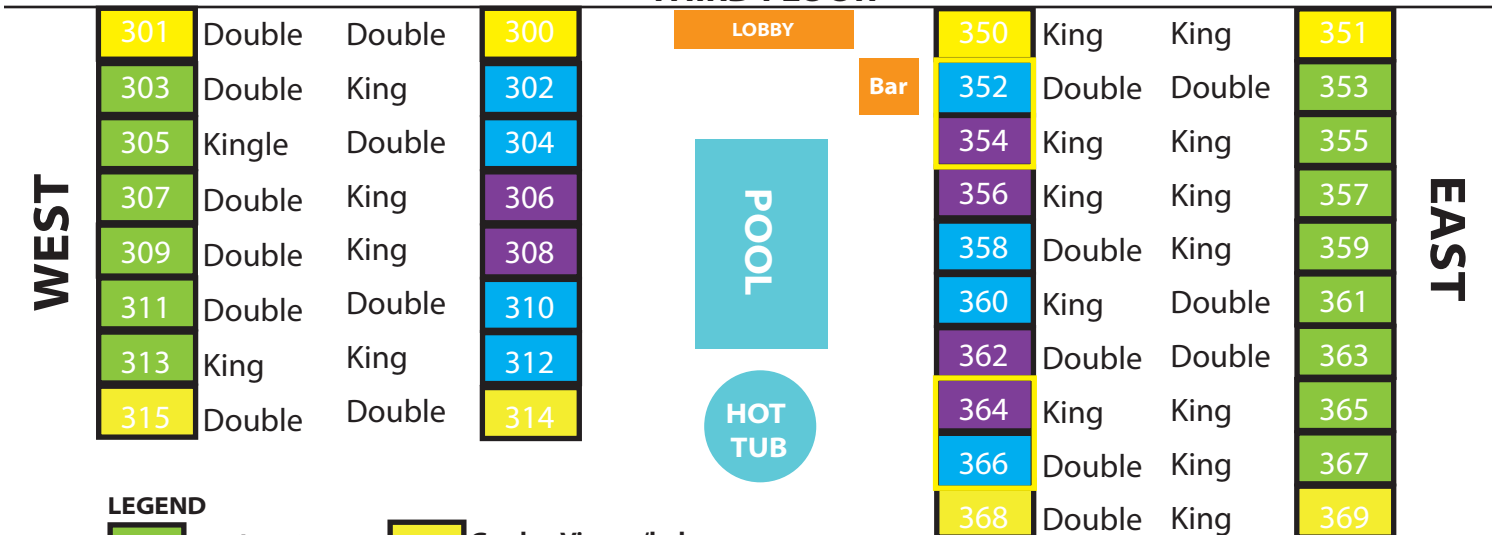

Room Layout

FIRST FLOOR (GROUND)

SECOND FLOOR

THIRD FLOOR

LEGEND

	Garden View		Garden View w/balcony
	Pool View		Deluxe - Terrace
	Other		Deluxe - Balcony
	CR = change Room ADA = disability		Connecting