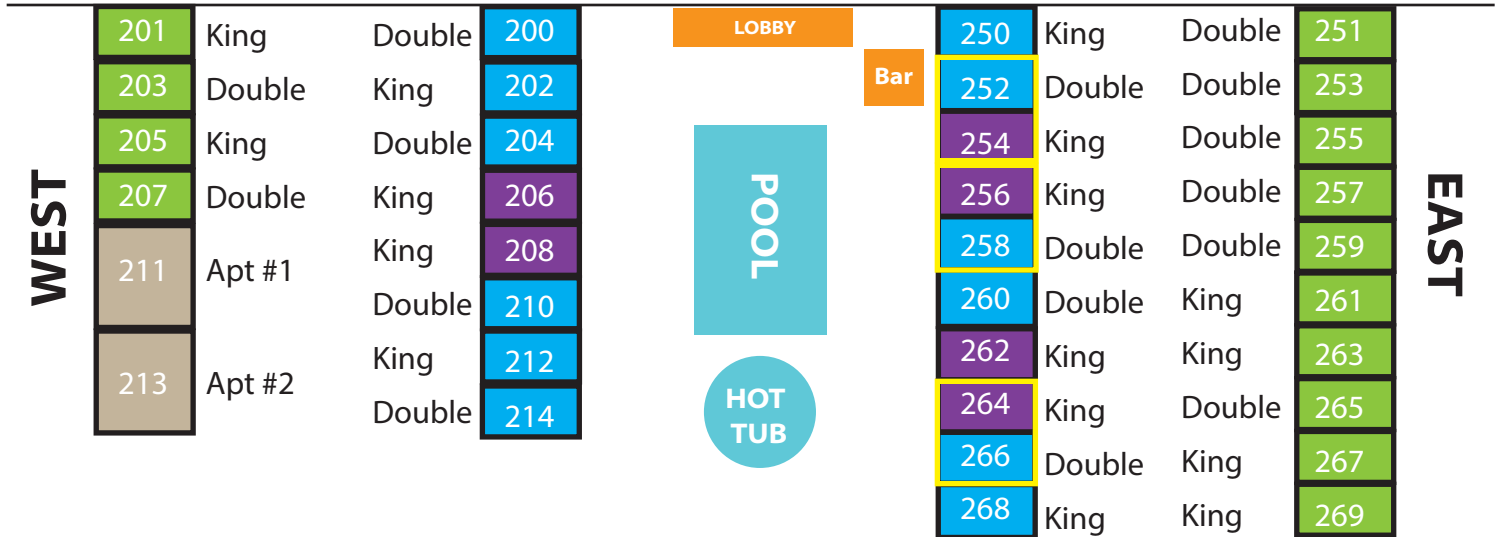

Room Layout

FIRST FLOOR (GROUND)

SECOND FLOOR

THIRD FLOOR

LEGEND

	Garden View		Garden View w/balcony
	Pool View		Deluxe - Terrace
	Other		Deluxe - Balcony
	CR = change Room ADA = disability		Connecting