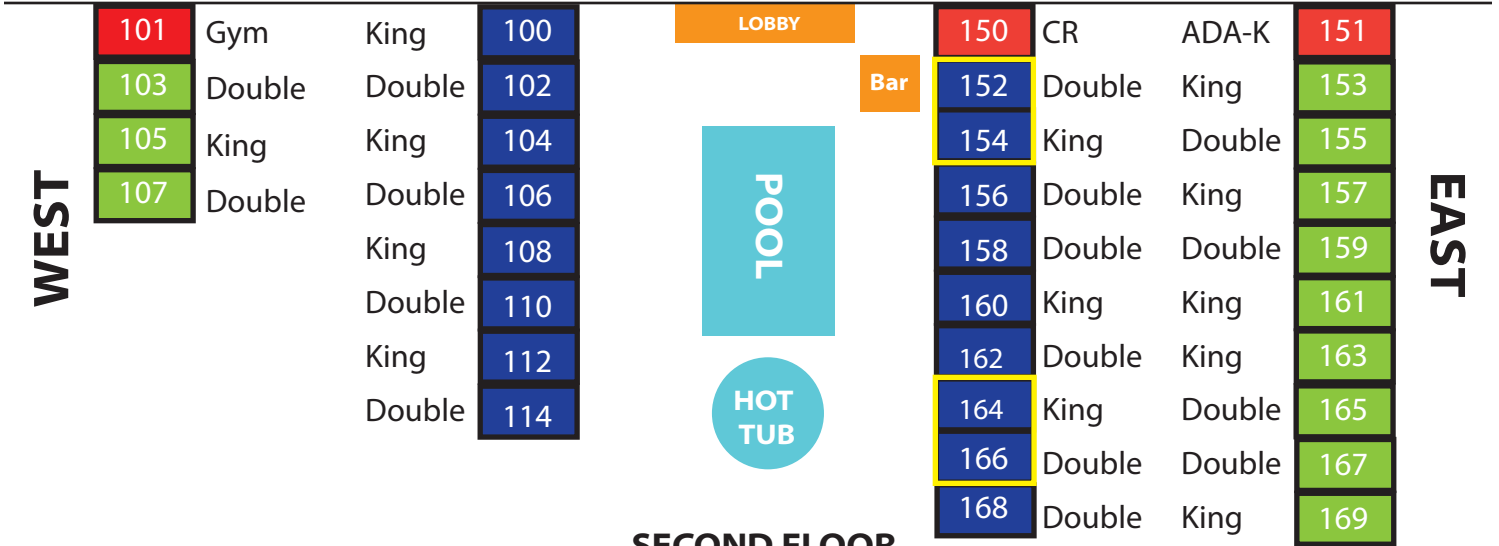

Room Layout

FIRST FLOOR (GROUND)

SECOND FLOOR

THIRD FLOOR

LEGEND

	Garden View		Garden View w/balcony
	Pool View		Deluxe - Terrace
	Other		Deluxe - Balcony
	CR = change Room ADA = disability		Connecting