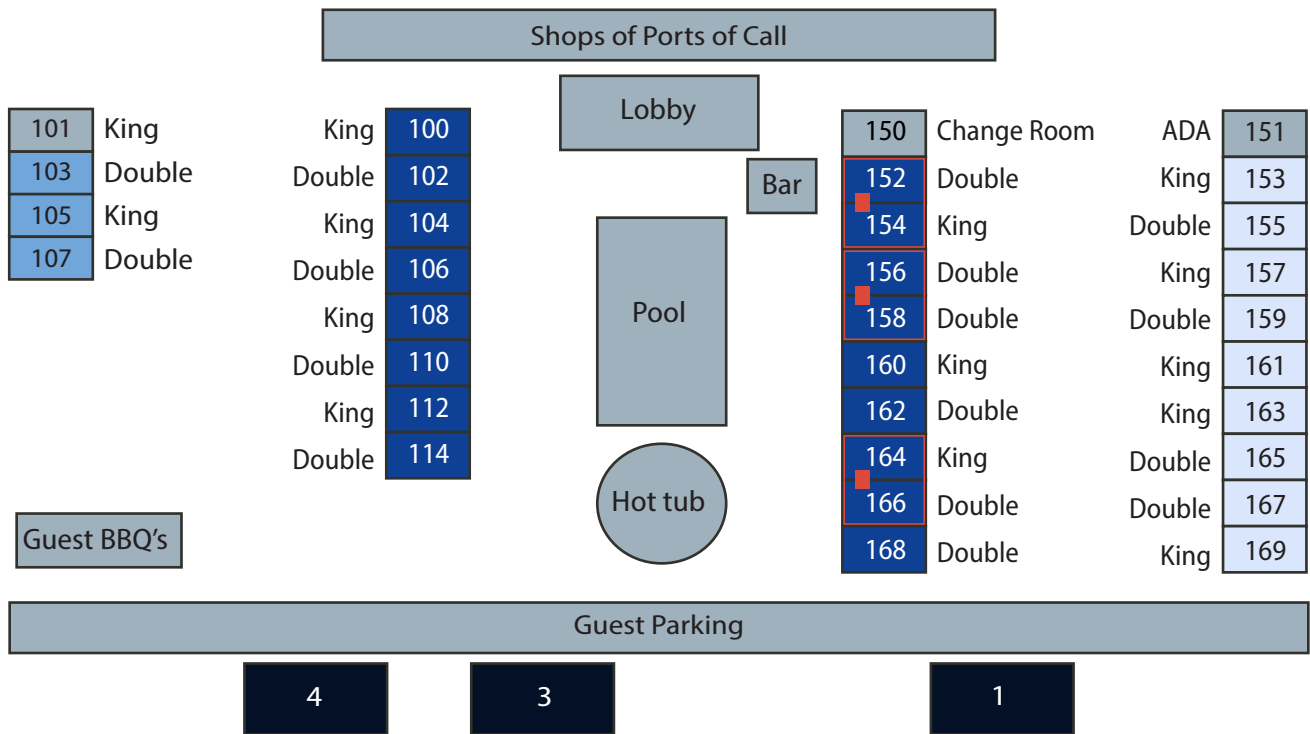

Room Layout

Ground Floor

Second Floor

WEST WING

EAST WING

201	King	Double	200
203	Double	King	202
205	King	Double	204
207	Double	King	206
211	Family Suite	King	208
		Double	210
		King	212
213	Executive Suite	Double	214

250	King	Double	251
252	Double	Double	253
254	King	Double	255
256	King	Double	257
258	Double	Double	259
260	Double	King	261
262	King	King	263
264	King	Double	265
266	Double	King	267
268	King	King	269

Third Floor

301	Double	Double	300
303	Double	King	302
305	King	Double	304
307	Double	King	306
309	Double	King	308
311	Double	Double	310
313	King	King	312
315	King	King	314

350	King	King	351
352	Double	Double	353
354	King	King	355
356	King	King	357
358	Double	King	359
360	King	Double	361
362	King	Double	363
364	King	King	365
366	Double	King	367
368	Double	King	369

Legend

Standard	Deluxe Poolside Terrace
Standard Plus	One-Bedroom Suite (211 & 213)
Standard Plus Balcony	Villa (1, 3 & 4)
Poolside	Connecting
Deluxe Poolside Balcony	Other