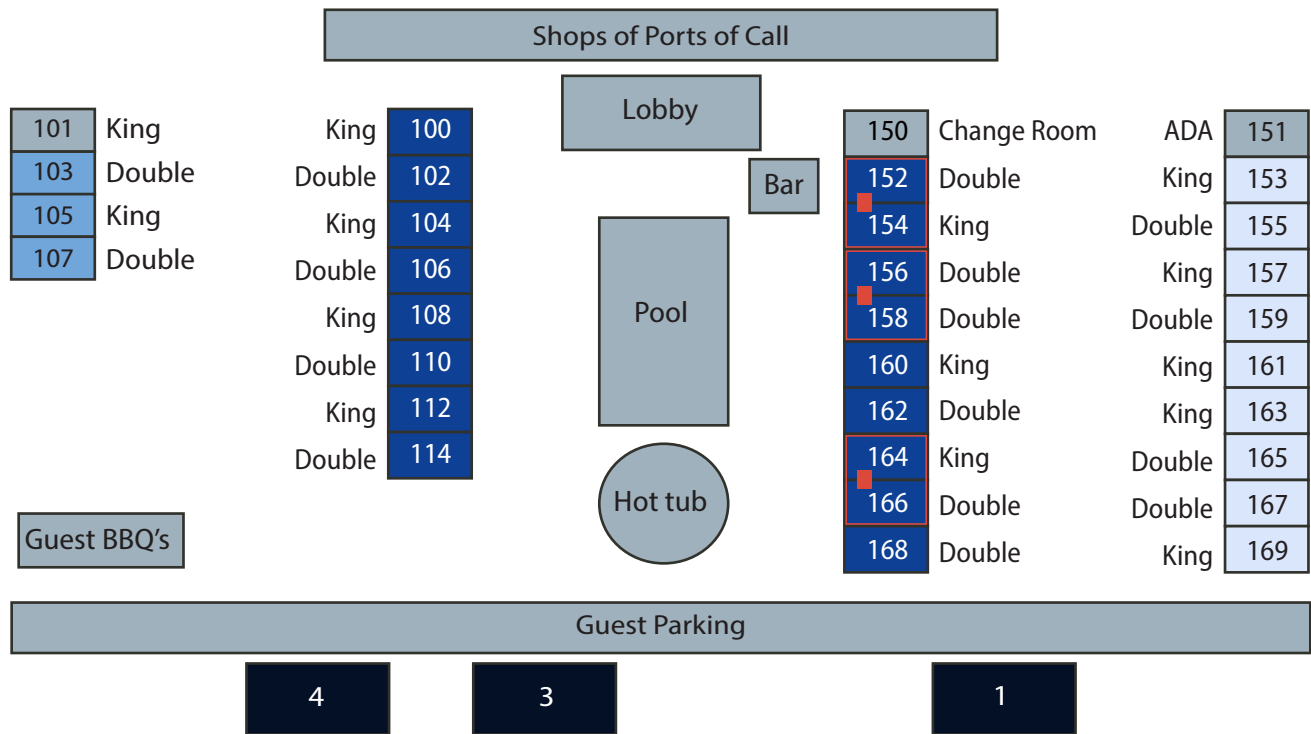

Room Layout

Ground Floor

WEST WING

Second Floor

201	King	Double	200
203	Double	King	202
205	King	Double	204
207	Double	King	206
211	Family Suite	King	208
		Double	210
		King	212
213	Executive Suite	Double	214

250	King	Double	251
252	Double	Double	253
254	King	Double	255
256	King	Double	257
258	Double	Double	259
260	Double	King	261
262	King	King	263
264	King	Double	265
266	Double	King	267
268	King	King	269

EAST WING

Third Floor

301	Double	Double	300
303	Double	King	302
305	King	Double	304
307	Double	King	306
309	Double	King	308
311	Double	Double	310
313	King	King	312
315	Double	Double	314

350	King	King	351
352	Double	Double	353
354	King	King	355
356	King	King	357
358	Double	King	359
360	King	Double	361
362	King	Double	363
364	King	King	365
366	Double	King	367
368	Double	King	369

Legend

	Standard Room		Deluxe Pool View – Terrace
	Garden View Room		Apartment (211 & 213)
	Garden View Room – Balcony		Villa (1, 3 & 4)
	Pool View Room		Connecting
	Deluxe Pool View Room – Balcony		Other